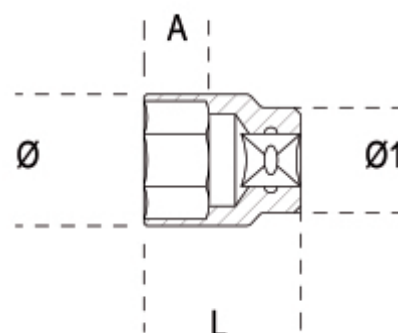

928A
chiavi a bussola con attacco quadro femmina 3/4" bocca esagonale, cromate

UNI/ISO 2725

art.	Ø mm	Ø mm	L mm	Ø1 mm	A mm	g
009280019	19	29,2	50	34	14,0	173
009280021	21	30,0	51	34	14,0	
009280022	22	31,3	53	34	14,0	196
009280023	23	33,3	53	34	14,0	217
009280024	24	34,5	53	34	16,0	211
009280026	26	36,8	55	35	16,0	255
009280027	27	38,0	56	35	18,0	232
009280028	28	39,0	57	35	18,0	252,3
009280029	29	40,2	58	35	20,0	243
009280030	30	41,5	58	37	20,0	322,5
009280032	32	44,3	60	37	22,0	329,8
009280033	33	45,8	60	37	24,0	340
009280034	34	46,8	60	37	24,0	376
009280035	35	48,1	62	38	25,0	374
009280036	36	49,5	64	38	26,0	459
009280038	38	52,0	68	40	27,0	574
009280041	41	56,0	71	40	29,0	651
009280046	46	62,3	75	43	32,0	811
009280050	50	67,4	80	43	35,0	978
009280055	55	73,7	84	48	38,0	1161
009280060	60	80,0	87	48	41,0	1333