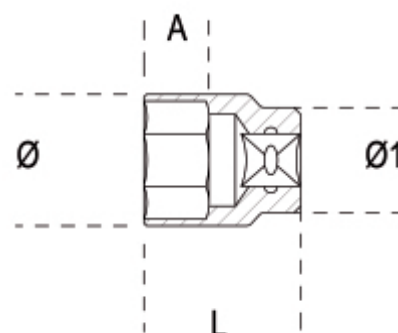

928B
chiavi a bussola con attacco quadro femmina 3/4" bocca poligonale, cromate

UNI/ISO 2725

art.	Ø mm	Ø mm	L mm	Ø1 mm	A mm	g
009280119	19	29,2	50	34	14,0	171
009280121	21	30,0	51	34	14,0	
009280122	22	31,3	53	34	14,0	201,3
009280123	23	33,3	53	34	14,0	214,6
009280124	24	34,5	53	34	16,0	210
009280126	26	36,8	55	35	16,0	255
009280127	27	38,0	56	35	18,0	234
009280128	28	39,0	57	35	18,0	240
009280129	29	40,2	58	35	20,0	243
009280130	30	41,5	58	37	20,0	271
009280132	32	44,3	60	37	22,0	324,6
009280133	33	45,8	60	37	24,0	332,6
009280134	34	46,8	60	37	24,0	359
009280135	35	48,1	62	38	25,0	367,3
009280136	36	49,5	64	38	26,0	474
009280138	38	52,0	68	40	27,0	550
009280141	41	56,0	71	40	29,0	572
009280146	46	62,3	75	43	32,0	728
009280150	50	67,4	80	43	35,0	975
009280155	55	73,7	84	48	38,0	1129
009280160	60	80,0	87	48	41,0	1288